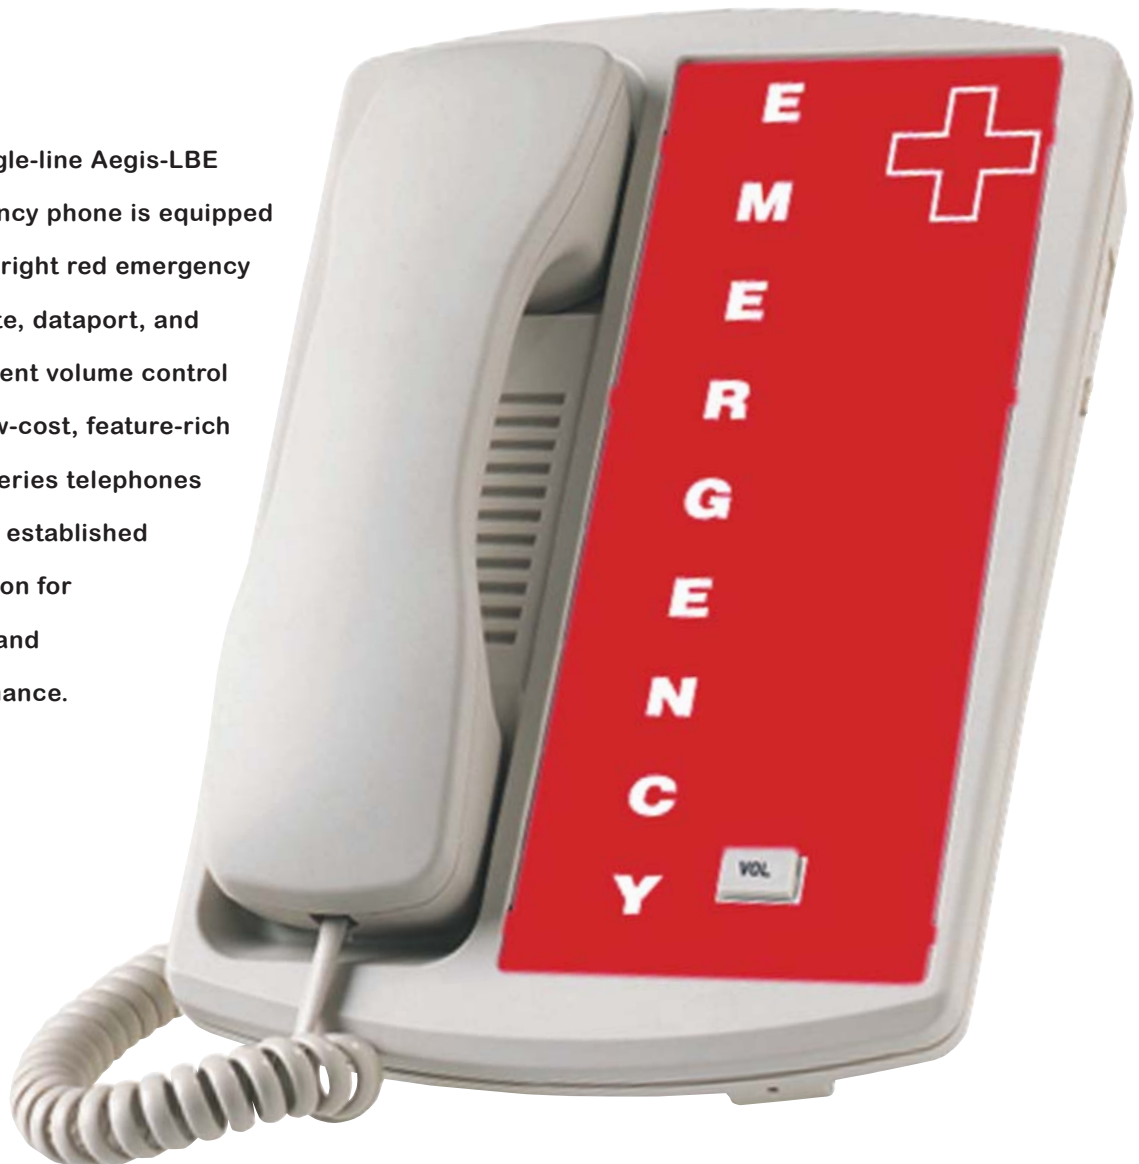

# Aegis-LBE

**Features:** Single-Line Emergency Phone, Data Port, Volume Control Key, ADA-Compliant Volume Control, HI/LO Ringer Control, Desk or Wall Mountable, Available in Ash and Black. 12 Per Case.

The single-line Aegis-LBE emergency phone is equipped with a bright red emergency faceplate, dataport, and convenient volume control key. Low-cost, feature-rich Aegis Series telephones have an established reputation for quality and performance.

SINGLE-LINE

DATAPORT

EMERGENCY

VOLUME  
CONTROL

PLUG ' PLAY